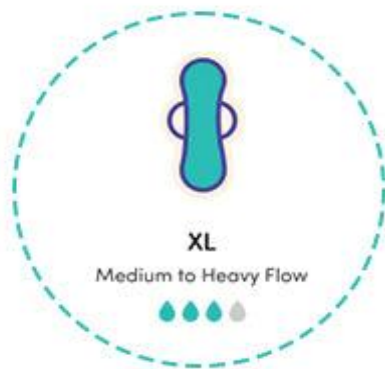

Reinventing Feminine Care

Experience the New Standard of Comfort and
Confidence with Our Sanitary Napkins

Bliss
natural

Find the Right Fit for Your Cycle

Bliss Natural offers various sizes which vary in length and flow capacity of pads giving a secure and comfortable experience.

Find the Right Fit for Your Cycle

Bliss Natural offers various sizes which vary in length and flow capacity of pads giving a secure and comfortable experience.

XL

Medium to Heavy Flow

XXL

Heavy Flow

S

Fluffy jumbo packs are so soft and comfortable cottony pads.. good to go.. rashfree and no added gel technology or chemicals fragrance like other top leading brands...