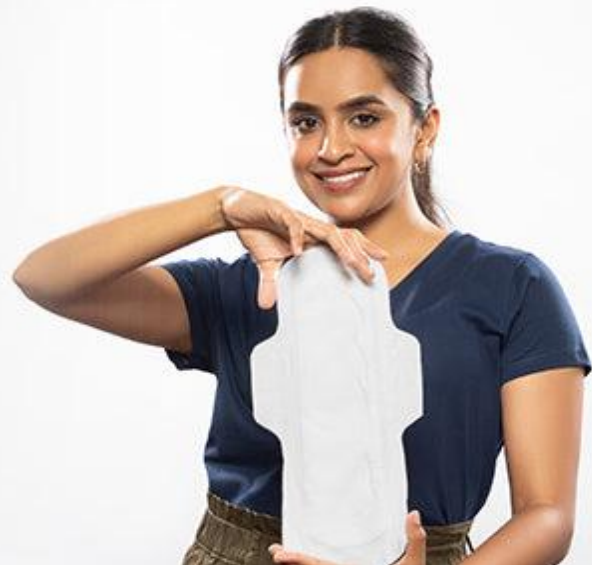

Bliss
natural

Certified for Comfort and Confidence.

BioBased
Products

LCA